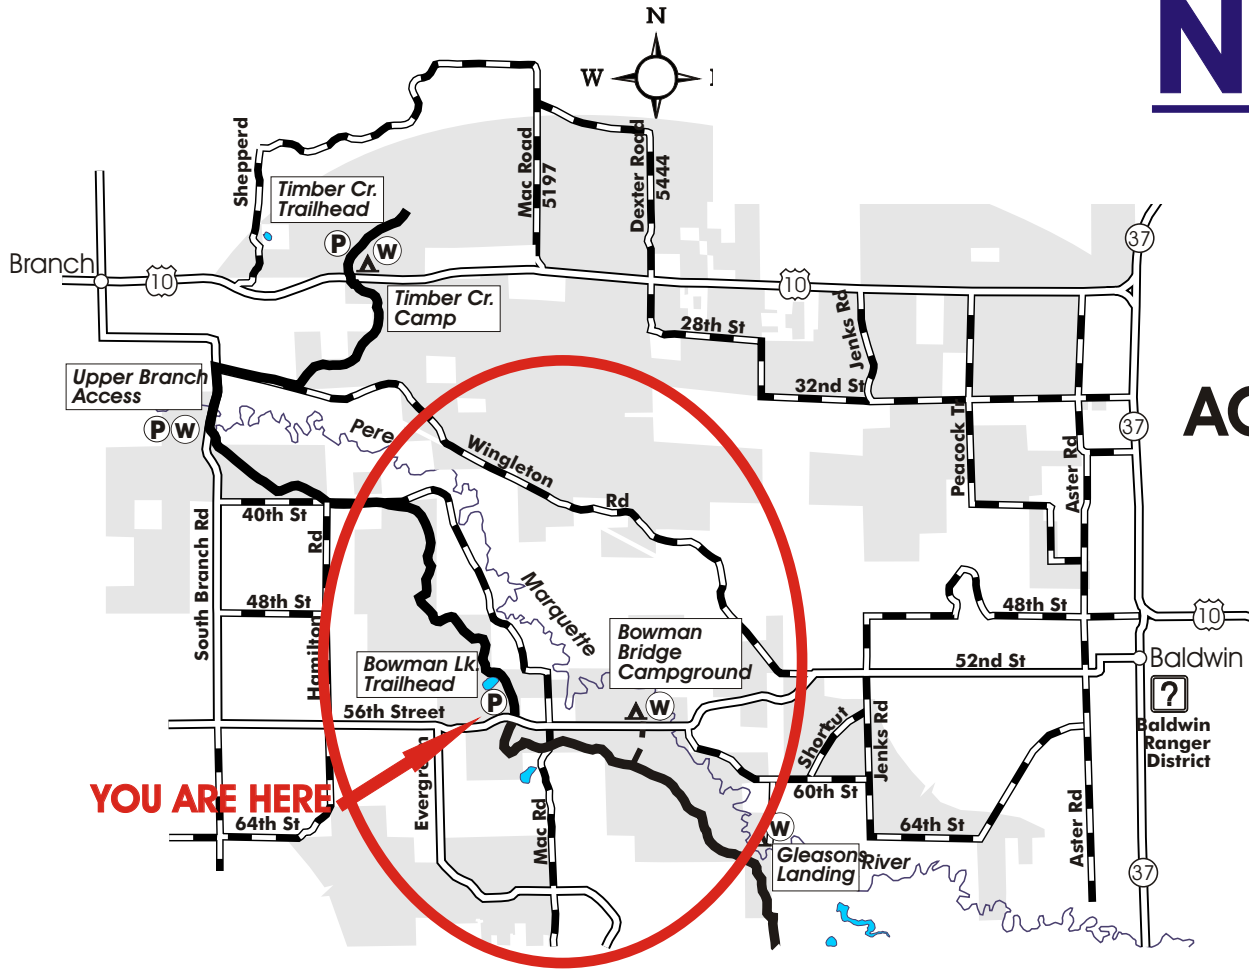

TEMPORARY TRAIL CLOSURE

NCT TRAIL

**NUMEROUS TREES
ACROSS TRAIL - FROM
STORM DAMAGE.
THE TRAIL WILL
RE-OPEN WHEN
HAZARDS ARE
CLEARED.
PLEASE CHOOSE
ALTERNATE
ROUTE.**

U.S. Forest Service
Baldwin/White Cloud
Ranger District
(231)745-4621